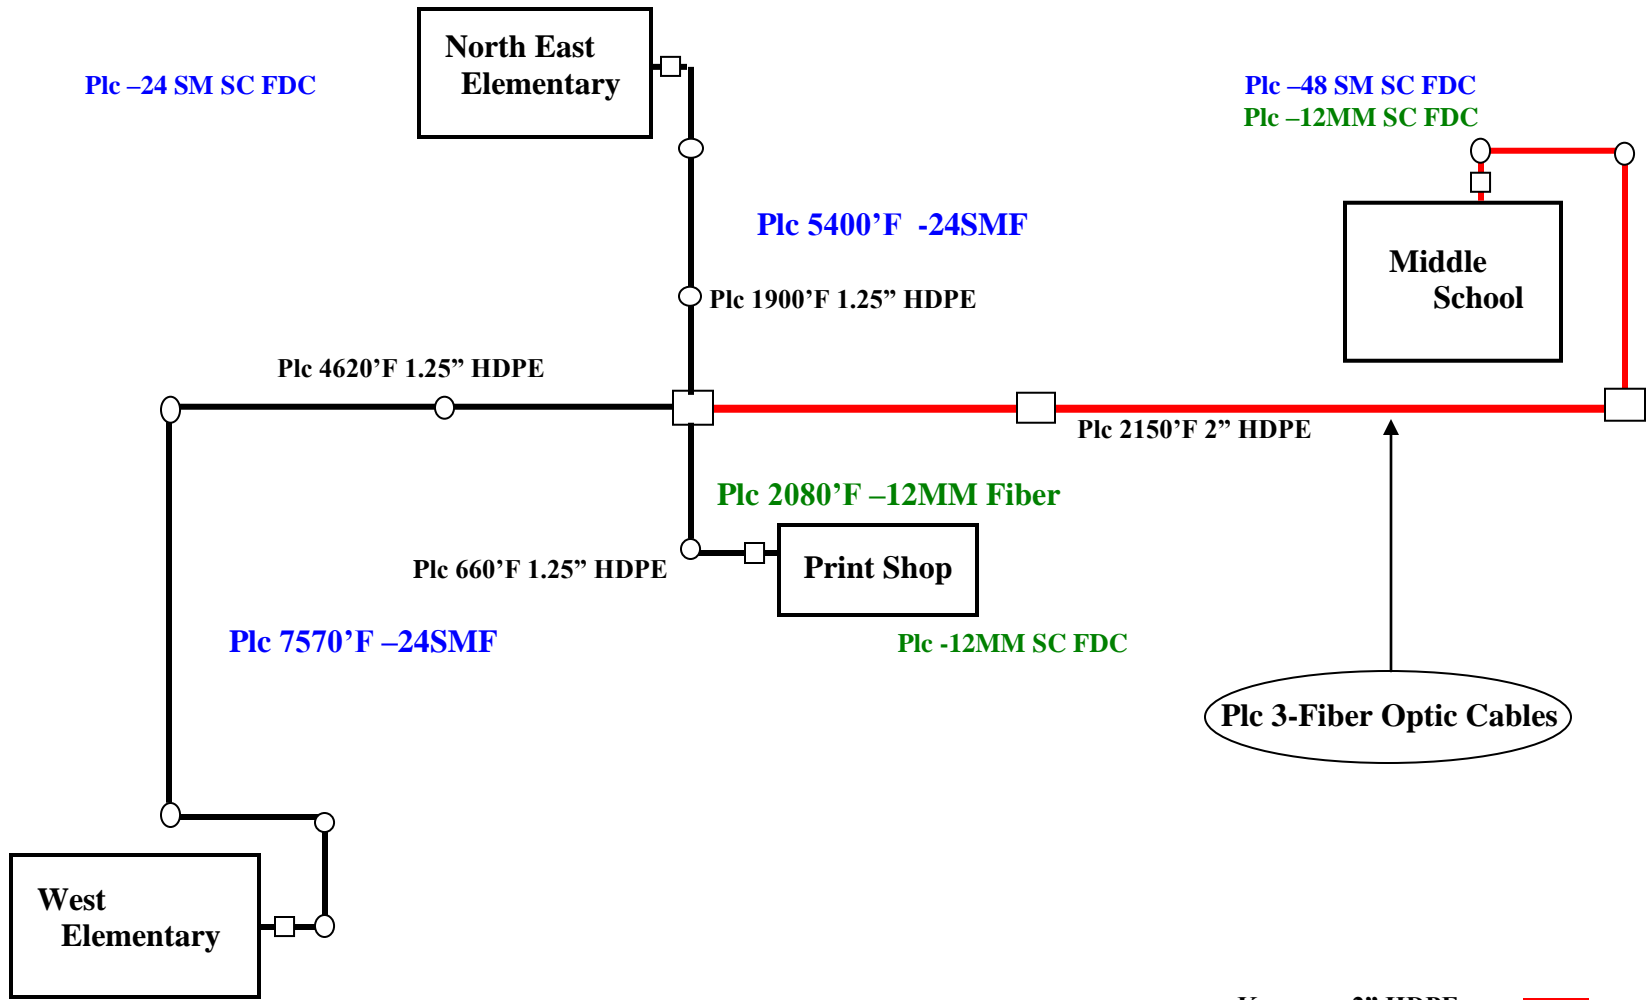

Glenwood Public School District Elementary School Wide-Area Network

Plc -24 SM SC FDC

- Key:
- 2" HDPE —
 - 1.25" HDPE —
 - 30x48x36 Handhole
 - 24x30x24 Handhole
 - 17x30x18 Handhole